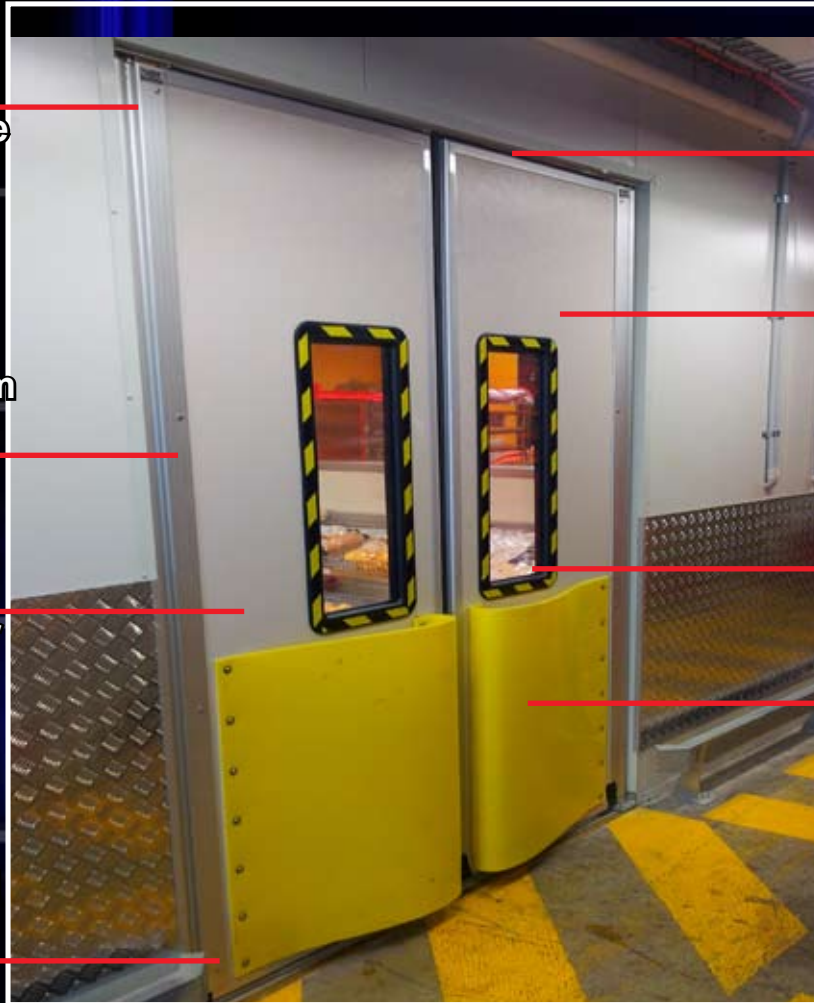

MORE INFORMATION TO EVALUATE YOUR SELECTION

Concealed torque spring with variable control of tension and 180° swing

Anodised aluminium door stile

High density compressed MDF or PU foam core

Second concealed spring for increased tension control